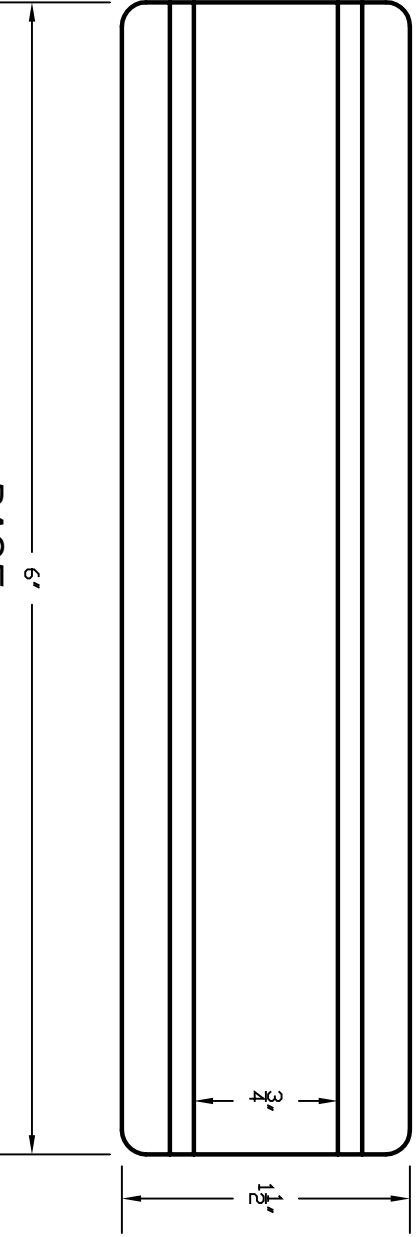

LID

SIDES

END BLOCKS

BASE

6" BOX CALL
DOUBLE SIDED

www.CustomSawing.com 03-10-03