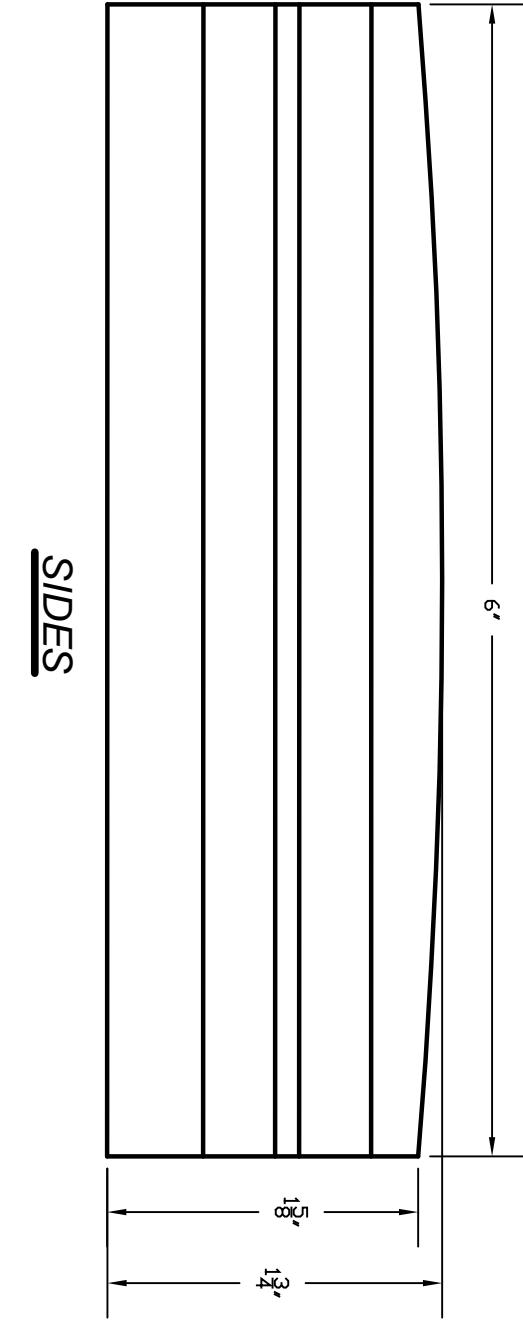

LID

SIDES

END BLOCKS

BASE

6" BOX CALL
DOUBLE SIDED

www.CustomSawing.com 03-10-03